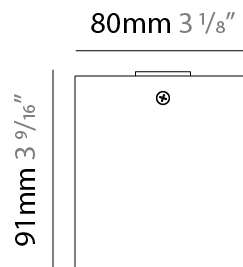

DAU SINGLE SURFACE

D92126R9-

base number Finish Options

1. To build a product code in our configurator select the specify button on the base model # product page
2. To build a manual product code on this datasheet choose from the options listed below in blue font and add the suffix to the base model #

GENERAL

Series: Dau
Subseries: Dau Single
Brand: Milan
Division: Design
Mounting Type: Surface
Mounting Location: Ceiling
Subcategory: Downlight

PHYSICAL

Shape: Cube
Length (mm): 80
Length (in): 3 1/8
Width (mm): 80
Width (in): 3 1/8
Height (mm): 91
Height (in): 3 9/16
Light Distribution: Direct
Fixture Finish: BAL / MWL / BSL
Fixture Material: Extruded Aluminum

ELECTRICAL

Lamp Type: LED
Input Wattage (W): 10
Total Output Wattage (W): 9.3
Dimming: Tri-Mode (Non-Dimming and Phase Dimming (120Vac only) and 0-10V Dimming)
Driver Included: No
Driver Location: Remote
Driver Type: Constant Current
Input Voltage (V): 120 - 277
Constant Current (MA): 350

LED

Number of LEDs: 1
Color Temperature (°K): 3000
Max. Delivered Lumen (lm): 956
CRI: >90 CRI
Lamp Life (hrs): 50000

OPTICAL

RATINGS AND CERTIFICATIONS

Certified By: Certified for North American Standards
IP rating: IP20

PROJECT
TYPE
SPECIFIER
QUANTITY
DATE