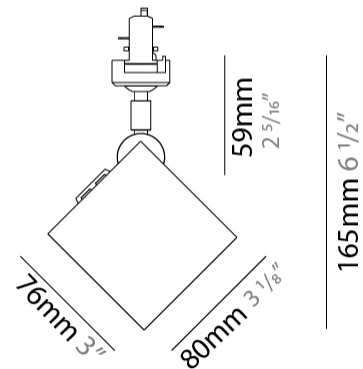

PROJECT
TYPE
SPECIFIER
QUANTITY
DATE

DAU SINGLE TRACK

D96048R9-

base number Finish
Options

1. To build a product code in our configurator select the specify button on the base model # product page
2. To build a manual product code on this datasheet choose from the options listed below in blue font and add the suffix to the base model #

GENERAL

Series: Dau
Subseries: Dau Single
Brand: Milan
Division: Design
Mounting Type: Track
Mounting Location: Ceiling
Subcategory: Spots

PHYSICAL

Shape: Cube
Width (mm): 80
Width (in): 3 1/8
Height (mm): 165
Height (in): 6 1/2
Light Distribution: Adjustable / Direct
Fixture Finish: BAL / MWL / BSL
Fixture Material: Extruded Aluminum

ELECTRICAL

Number of Lamps: 1
Lamp Type: LED
Total Output Wattage (W): 9.3
Dimming: Phase Dimming (120Vac Only)
Input Voltage (V): 120

LED

Number of LEDs: 1
Color Temperature (°K): 3000
Max. Delivered Lumen (lm): 956
CRI: >90 CRI
Lamp Life (hrs): 50000

OPTICAL

RATINGS AND CERTIFICATIONS

Certified By: Certified for North American Standards
IP rating: IP20

80mm 3 1/8"